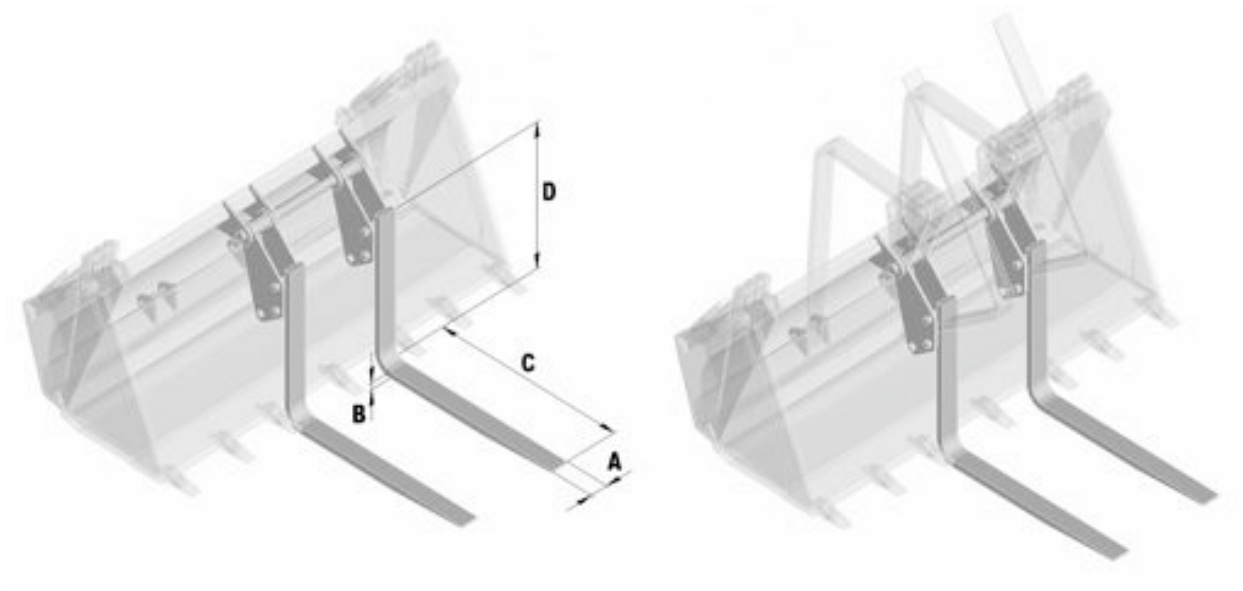

KIT FORCHE ROVESCIBILI SU BENNA 4 x 1 per pale caricatori

REVERSIBLE FORKS KIT ON MULTI-PURPOSE BUCKET for loading shovels

Codice Code	Portata Loading Cap. kg.	A mm.	B mm.	C mm.	D mm.	
TFKR01600	1600	100	35	1100	800	
TFKR02000	2000	130	35	1200	800	