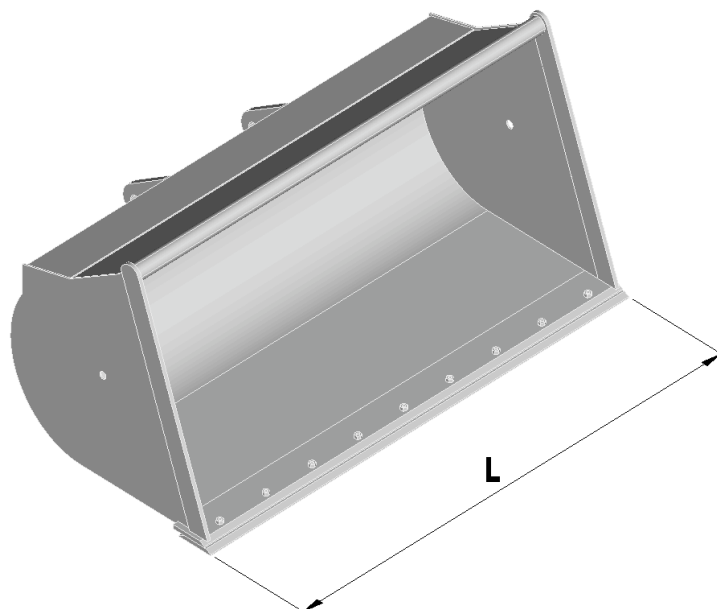

BENNA MATERIALI LEGGERI per pale caricatrici

LIGHT MATERIAL BUCKET for loading shovels

Codice Code	Potenza Power Hp	L mm.	Cap. SAE m³	Listino Price List €
TPML0508A	50 / 80	2000	1,5	Preventivo su richiesta <i>Quotation Upon Request</i>
TPML0508B		2200	2,0	
TPML0508C		2200	2,5	
TPML0811A	80 / 120	2500	3,0	
TPML0811B			3,5	
TPML0811C			4,0	
TPML0811D			4,5	
TPML1114A	120 / 150	2750	3,0	
TPML1114B			3,5	
TPML1114C			4,0	
TPML1114D			5,0	
TPML1114E			6,0	
TPML1414A	> 150	3000	5,0	
TPML1414B			6,0	
TPML1414C			7,0	
TPML1414D			8,0	
TPML1414E			10,0	